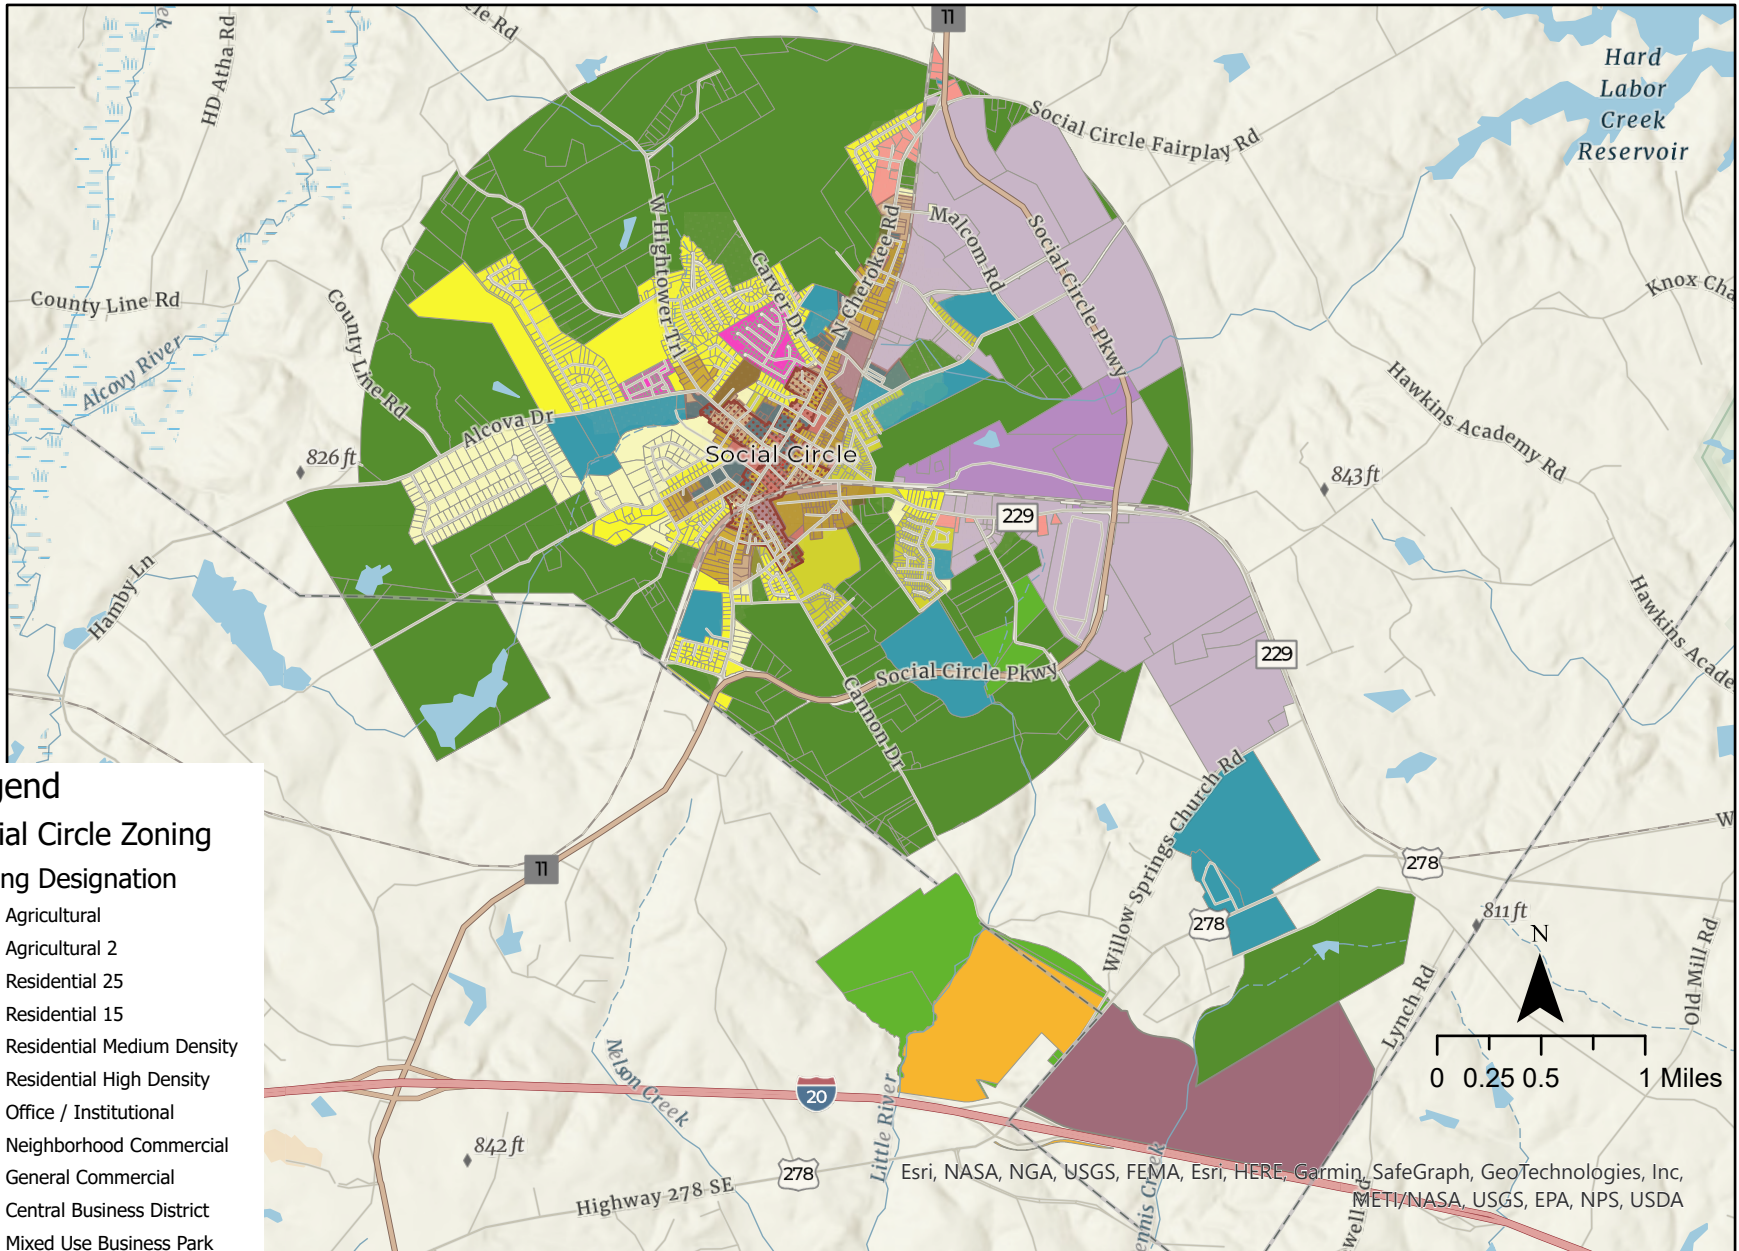

Zoning Map of the City of Social Circle, GA

Legend

Social Circle Zoning

Zoning Designation

- Agricultural
- Agricultural 2
- Residential 25
- Residential 15
- Residential Medium Density
- Residential High Density
- Office / Institutional
- Neighborhood Commercial
- General Commercial
- Central Business District
- Mixed Use Business Park
- Stanton Springs Business Park
- Light Industrial
- Heavy Industrial
- Planned Unit Development
- Local Historic District
- National Historic District

Esri, NASA, NGA, USGS, FEMA, Esri, HERE, Garmin, SafeGraph, GeoTechnologies, Inc, METI/NASA, USGS, EPA, NPS, USDA

February 2023